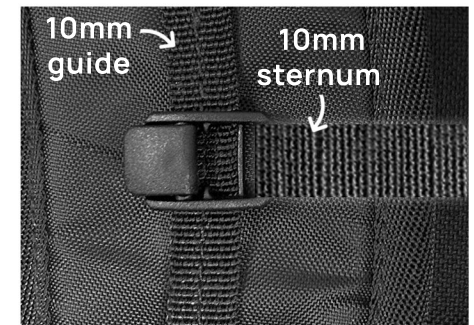

SLIDECAM

Sternum strap adjustment done right

- Infinite sternum strap adjustment
- Simple construction utilizes 10mm strap sewn down the middle
- Open cam to adjust, and close cam to securely lock
- Construction can include access to remove or replace if needed

SlideCam 100-0800

SlideCam Body 408-7000

10mm SlideCam 100-0830

UNLOCKED
Easily adjust sternum
strap for comfort

LOCKED
Prevents creep when
walking or hiking

Scan for video
demonstration

It is the responsibility of the customer to determine the suitability of ITW Nexus products for use in their particular application