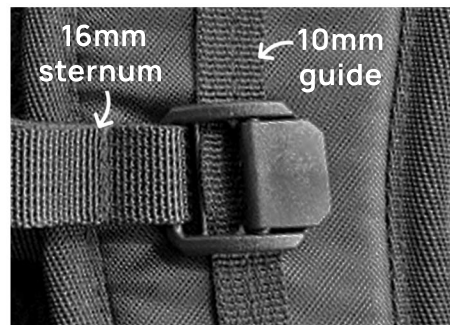

SLIDECAM

Sternum strap adjustment done right

- Infinite sternum strap adjustment
- Simple construction utilizes 10mm strap sewn down the middle
- Open cam to adjust, and close cam to securely lock
- Construction can include access to remove or replace if needed

SlideCam 100-0800

SlideCam Body 408-7000

10mm SlideCam 100-0830

UNLOCKED
Easily adjust sternum
strap for comfort

LOCKED
Prevents creep when
walking or hiking

Scan for video
demonstration

It is the responsibility of the customer to determine the suitability of ITW Nexus products for use in their particular application